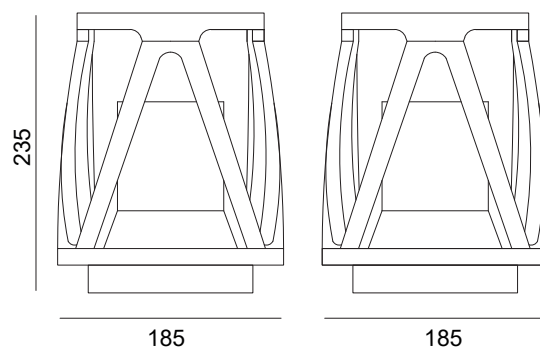

TECHNICAL DATA

**TYPE**

Professional LED for Exterior Lighting.

DIMENSION DRAW

Model:	Vela
Location:	Exterior
Wattage:	E27(max 40W)
Materials:	Aluminium
Product Dimension:	235*185*185mm
IP Code:	54
Fixation:	Garden